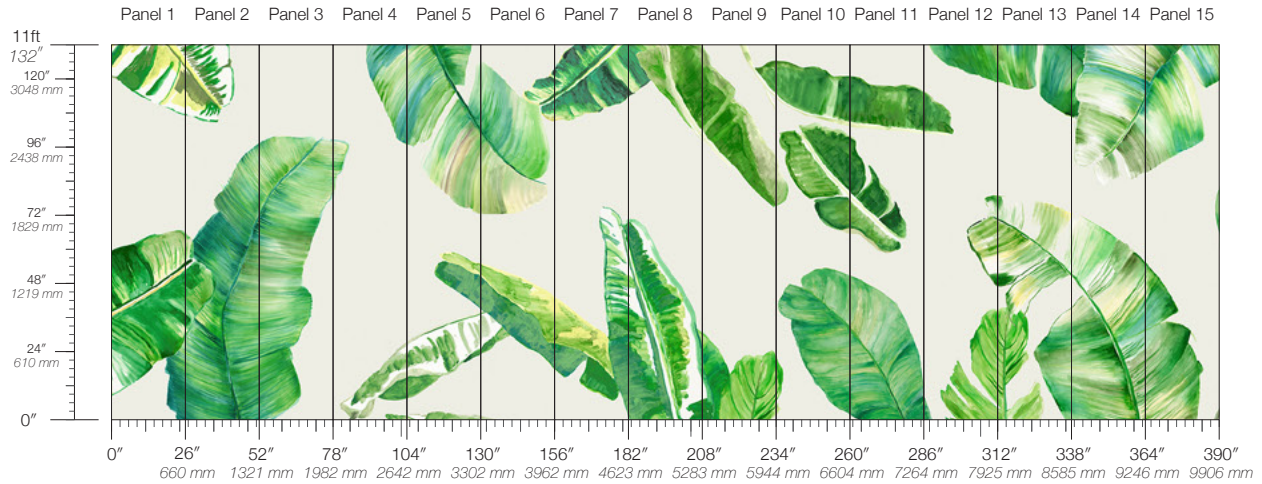

STEM

TROPIC

VIRIDIAN

# Paradiso Musa

Suitable for residential and some commercial projects

**COLOR**  
Musa

**ITEM**  
3845

**CONTENT**  
Clay-Coated Paper

**PANEL WIDTH**  
26" / 661 mm trimmed

**PANEL HEIGHT**  
132" / 3353 mm standard